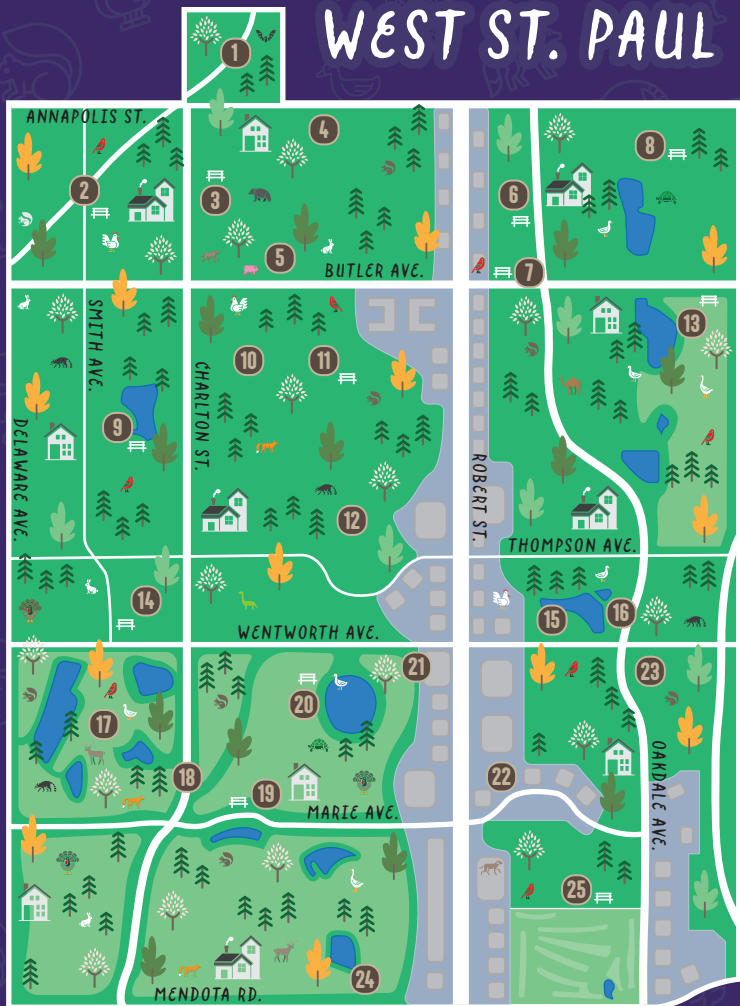

# LET'S EXPLORE WEST ST. PAUL

## LET'S EXPLORE WEST ST. PAUL

Go outside and explore these sites across the city. Discover something new and fun! Take a photo and enter our random drawing to win prizes throughout the summer of 2024.

Learn more about each location and enter to win: [WestStPaulReader.com/explore](https://WestStPaulReader.com/explore)

Place  
Stamp  
Here

- 
1. 40 Acres
  2. Albert Park
  3. Harmon Park
  4. WPA Sidewalks
  5. Heritage Gym
  6. Oakdale Park
  7. Art Park
  8. Haskell Park
  9. Mud Lake Park
  10. Moreland Mural
  11. Poolside Park
  12. John V. Hoene Ice Arena
  13. Thompson County Park
  14. Weschcke Park
  15. Wentworth Library
  16. Thompson Oaks Bridge
  17. Dodge Nature Center
  18. Charlton Tunnel Mural
  19. Garlough Park
  20. Marthaler Park
  21. City Hall
  22. West St. Paul Water Tower
  23. Sports Complex
  24. Dakota County Northern Service Center
  25. Southview Park

Sponsored by the City of West St. Paul and West St. Paul Reader.  
Artwork by Andrew Baussan